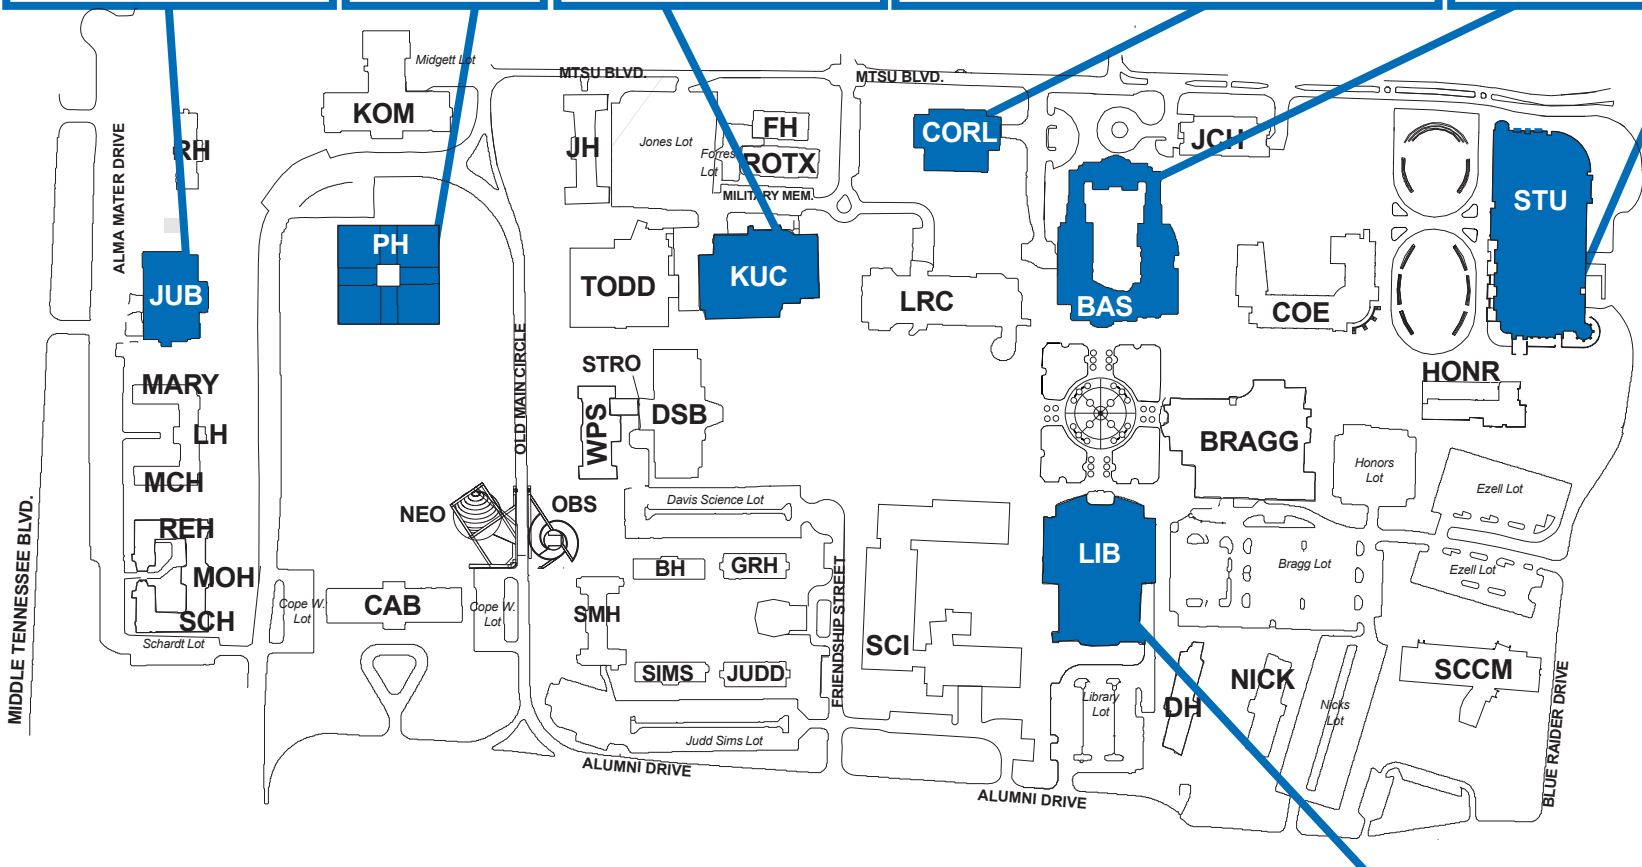

JAMES UNION (JUB)

PECK HALL (PH)

KEATHLEY UNIVERSITY CENTER (KUC)

CORLEW HALL (CORL)

BUSINESS AND AEROSPACE (BAS)

Buy & Fly

STUDENT UNION (STU)

bento SUSHI

MIDDLE TENNESSEE BLVD.

ALMA WATER DRIVE

OLD MAIN CIRCLE

FRIENDSHIP STREET

BLUE RAIDER DRIVE

For up-to-date hours, holiday hours, menus, events, special offers, and Meal Plan information visit:

mtsu.campusdish.com

or the

MTSU Mobile app

Follow us @mtdining

JAMES E. WALKER LIBRARY (LIB)

NEWLY REMODELED

STARBUCKS

DELIVERY

You can use your FlexBucks at the Lascassas Pike, Rutherford Blvd. and Memorial Blvd. locations. Download the GET Mobile App today!